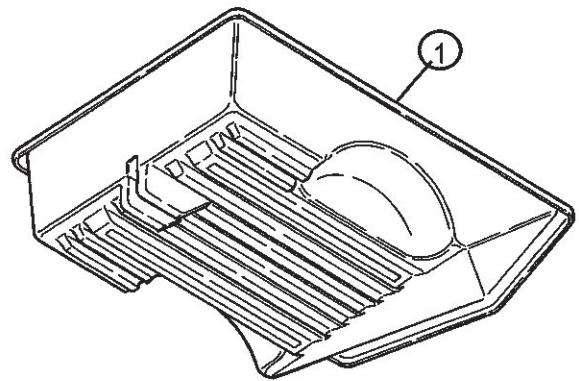

PARTS LIST

Item #	Qty	Description
1	1	Trailer
2	1	Axle
3	1	Universal Pivot
4	1	Tongue
5	1	Tongue Bracket
6	1	Tipper Latch
7	1	Coupler, 2" Ball, 1.5 x 2 Tube
8	2	Wheel
9	2	Castle Nut
10	2	Cotter Pin
11	4	7/16 x 1 Bolt
12	4	7/16 Lock Washer
13	2	7/16 x 3 1/4 Bolt
14	2	7/16 Nylon Lock Nut
15	2	3/8 x 1 Bolt
16	6	3/8 Nylon Lock Nut
17	3	3/8 x 2 1/2 Bolt
18	1	3/8 x 3 1/4 Bolt
19	4	7/16 Washer
20	2	3/8 Washer

Tools Required:

- Adjustable Crescent Wrench
- 9/16 Socket and Ratchet
- 5/8 Socket and Ratchet
- 3/8 Bit
- Drill