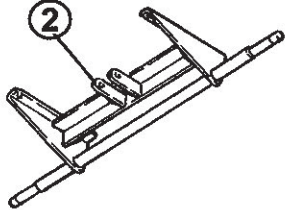

PARTS LIST

Item #	Qty	Description
1	1	Trailer
2	1	Axle
3	1	Universal Pivot
4	1	Tongue
5	1	Tongue Bracket
6	1	Tipper Latch
7	1	Coupler, 2" Ball, 1.5 x 2 Tube
8	2	Wheel
9	2	Castle Nut
10	2	Cotter Pin
11	4	7/16 x 1 Bolt
12	4	7/16 Lock Washer
13	2	7/16 x 3 1/4 Bolt
14	2	7/16 Nylon Lock Nut
15	2	3/8 x 1 Bolt
16	6	3/8 Nylon Lock Nut
17	3	3/8 x 2 1/2 Bolt
18	1	3/8 x 3 1/4 Bolt
19	4	7/16 Washer
20	2	3/8 Washer

Tools Required:

- Adjustable Crescent Wrench
- 9/16 Socket and Ratchet
- 5/8 Socket and Ratchet
- 3/8 Bit
- Drill

90152

90177

90180

90165

80120

90159